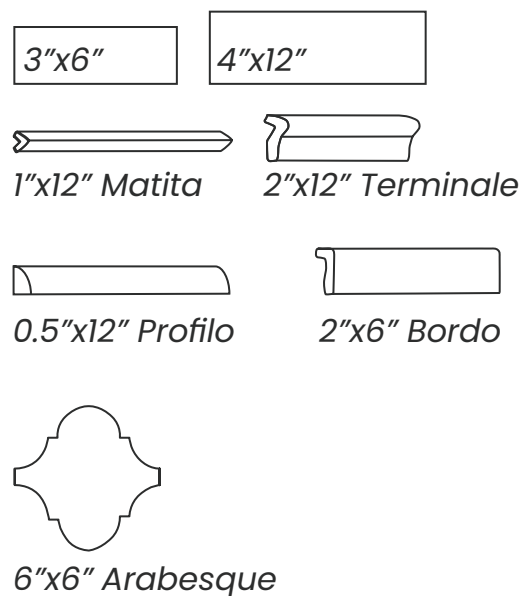

TONALITE

CERAMIC TILE

Technical Data

Finish	Matte & Polished
Application	Interior Walls
Frost Resistant	No
Rectified	Yes

Lead Time

In Stock/Quick Ship

Sizes

Colors

Satin Talco

4"x12"

4"x12" Bevelled

3"x6"

6"x6" Arabesque

2"x12" Terminale

0.5"x12" Profilo

1"x12" Matita

2"x6" Bordo

Silk Gesso

4"x12"

4"x12" Bevelled

3"x6"

6"x6" Arabesque

2"x12" Terminale

0.5"x12" Profilo